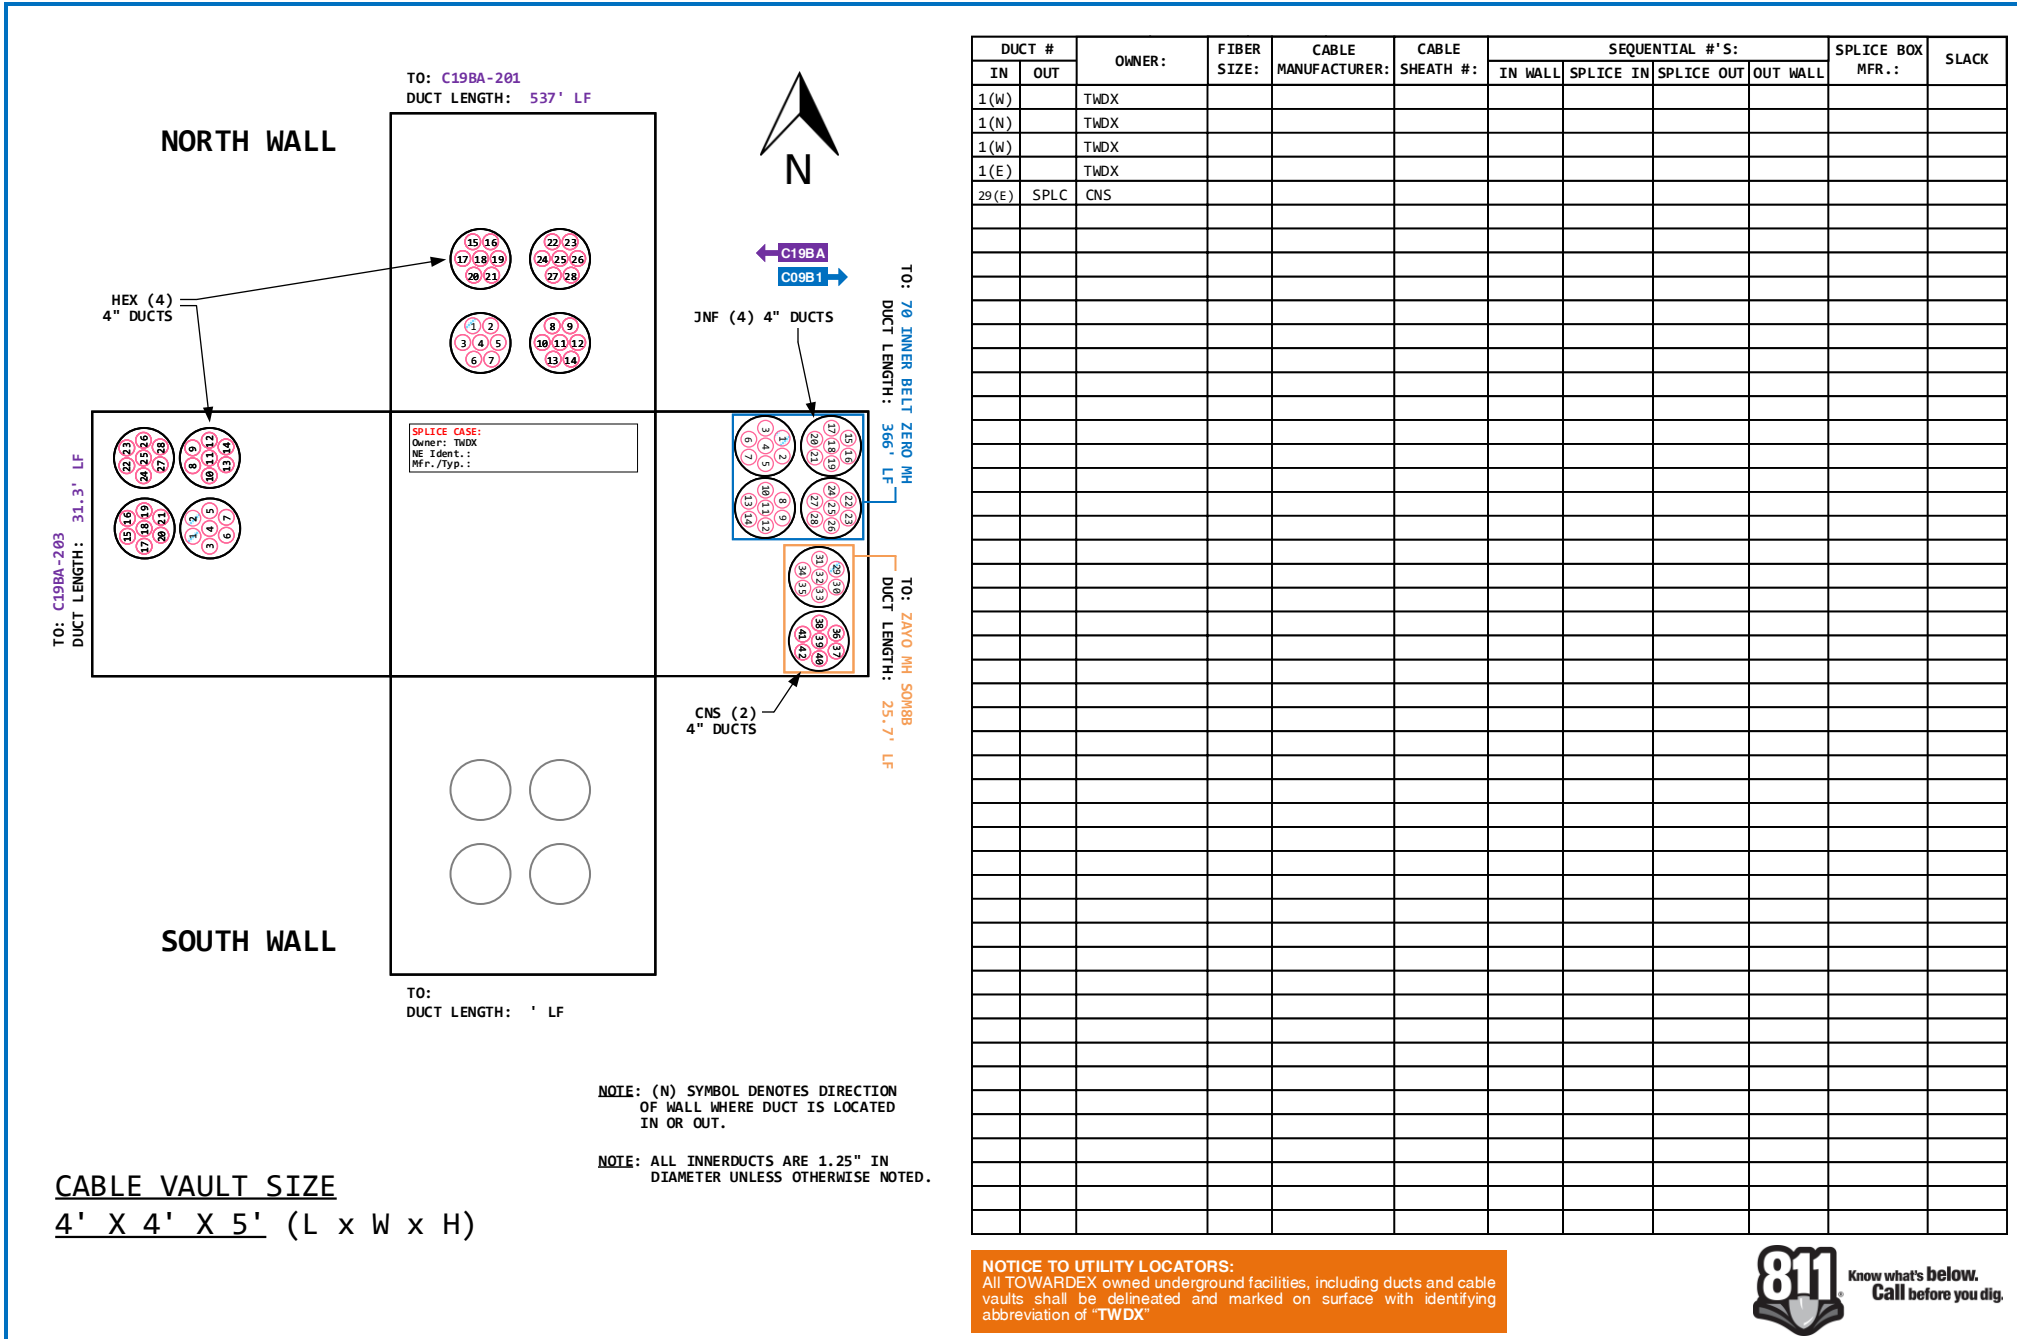

MANHOLE BUTTERFLY

DUCT #		OWNER:	FIBER SIZE:	CABLE MANUFACTURER:	CABLE SHEATH #:	SEQUENTIAL #'S:				SPLICE BOX MFR.:	SLACK
IN	OUT					IN WALL	SPLICE IN	SPLICE OUT	OUT WALL		
1	(W)	TWDX									
1	(N)	TWDX									
1	(W)	TWDX									
1	(E)	TWDX									
29	(E)	SPLC	CNS								

NOTICE TO UTILITY LOCATORS:
 All TOWARDEX owned underground facilities, including ducts and cable vaults shall be delineated and marked on surface with identifying abbreviation of "TWDX".

CABLE VAULT SIZE
 4' X 4' X 5' (L x W x H)

NOTE: (N) SYMBOL DENOTES DIRECTION OF WALL WHERE DUCT IS LOCATED IN OR OUT.
NOTE: ALL INNERDUCTS ARE 1.25" IN DIAMETER UNLESS OTHERWISE NOTED.